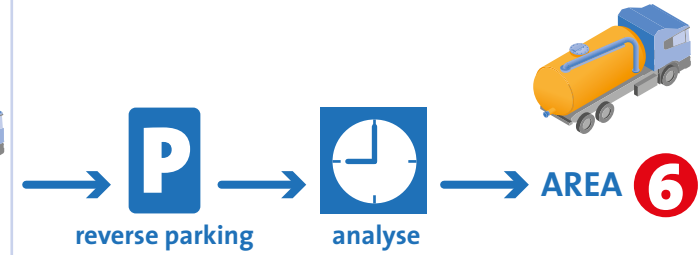

GEOCYCLE CIRCULATION PLAN

6 'PÂTEUX'

Vacuum truck

6 Pâteux

First aid

Emergency shower

Assembly Point

Pedestrians authorised track

6 PÂTEUX

In case of emergency
0032 477 773 095

A IN + AREA 'WEIGHING BRIDGE' + AREA 'SAMPLING BRIDGE'

- Acceptation certificate
- Safety1 certificate
- CMR

B AREA '6 PÂTEUX'

C AREA 'WEIGHING BRIDGE' + EXIT