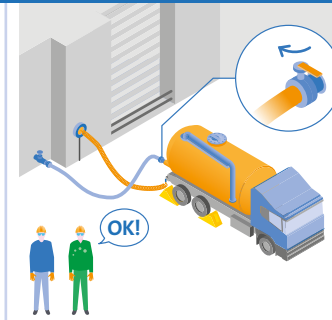

GEOCYCLE CIRCULATION PLAN

6 'PÂTEUX'

Vacuum truck

6 Pâteux

First aid

Emergency shower

Assembly Point

Pedestrians authorised track

6 PÂTEUX

In case of emergency
0032 477 773 095

A IN + AREA 'WEIGHING BRIDGE' + AREA 'SAMPLING BRIDGE'

- Acceptation certificate
- Safety1 certificate
- CMR

B AREA '6 PÂTEUX'

C AREA 'WEIGHING BRIDGE' + EXIT