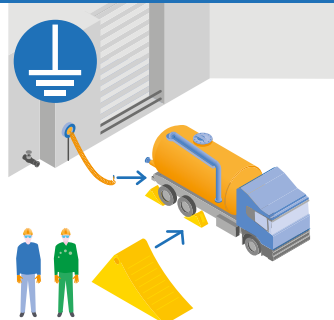

GEOCYCLE CIRCULATION PLAN

6 'PÂTEUX'

Vacuum truck

6 Pâteux

First aid

Emergency shower

Assembly Point

Pedestrians authorised track

6 PÂTEUX

In case of emergency
0032 477 773 095

A IN + AREA 'WEIGHING BRIDGE' + AREA 'SAMPLING BRIDGE'

- Acceptation certificate
- Safety1 certificate
- CMR

B AREA '6 PÂTEUX'

C AREA 'WEIGHING BRIDGE' + EXIT