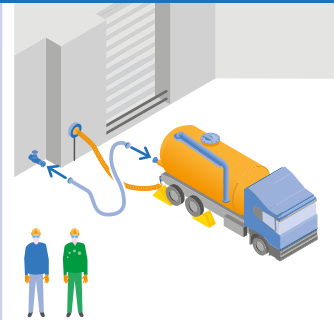

GEOCYCLE CIRCULATION PLAN

6 'PÂTEUX'

Vacuum truck

6 Pâteux

First aid

Emergency shower

Assembly Point

Pedestrians authorised track

6 PÂTEUX

In case of emergency
0032 477 773 095

A IN + AREA 'WEIGHING BRIDGE' + AREA 'SAMPLING BRIDGE'

- Acceptation certificate
- Safety1 certificate
- CMR

B AREA '6 PÂTEUX'

C AREA 'WEIGHING BRIDGE' + EXIT